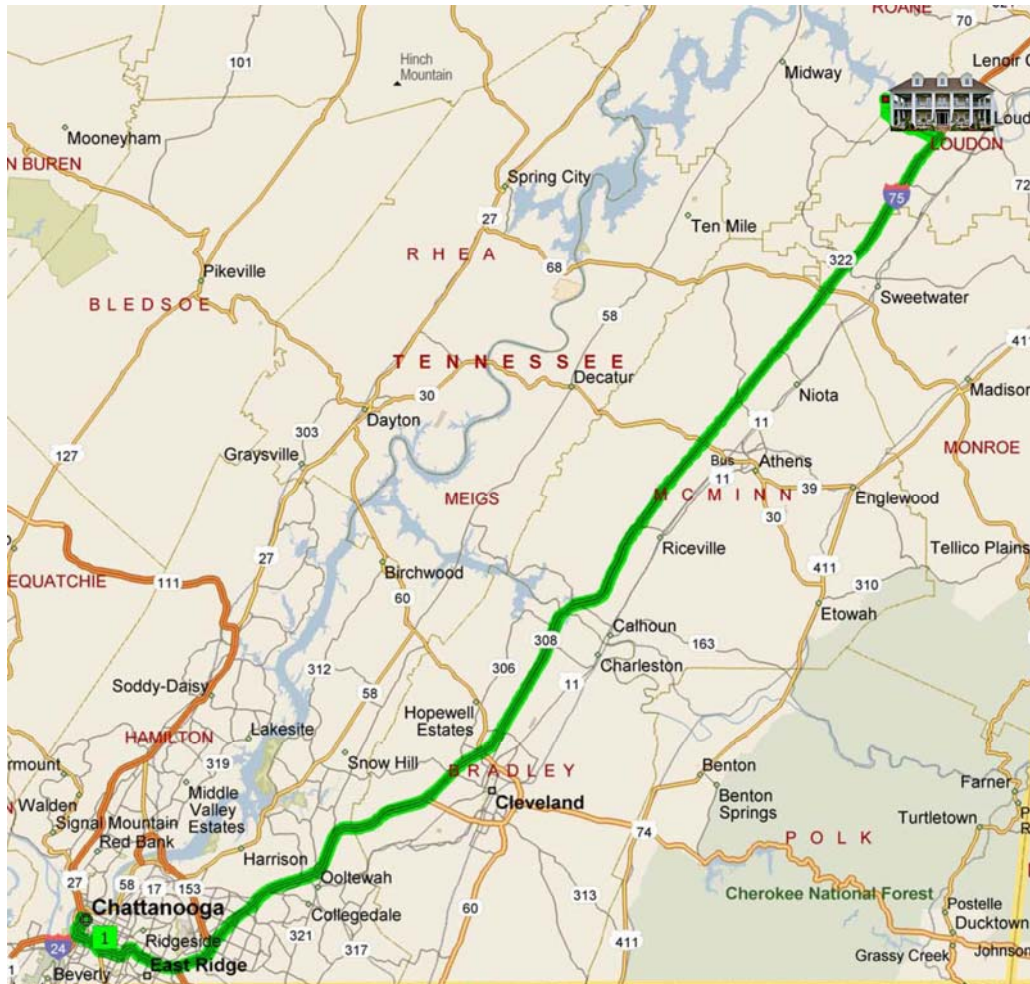

Directions from Chattanooga, TN to *Castleton Farms*

- From Chattanooga, take I-75 North towards Knoxville.
- At exit 72, turn RIGHT onto Ramp for 0.4 mi towards TN-72 / Loudon.
- Keep STRAIGHT onto Local road(s) for 21 yds.
- Turn LEFT (West) onto SR-72 for 3.2 mi.
- Bear RIGHT (North) onto Marble Bluff Rd [Old TN-72] for 87 yds.
- Keep STRAIGHT onto Old TN-72 for 1.1 mile.
- Road name changes to E Huffine Rd [River Rd] for 0.5 mile.
- Arrive at 150 Cedar Grove Rd., Loudon, TN 37774.
- Estimated 1-1/2 hours travel time from downtown Chattanooga.