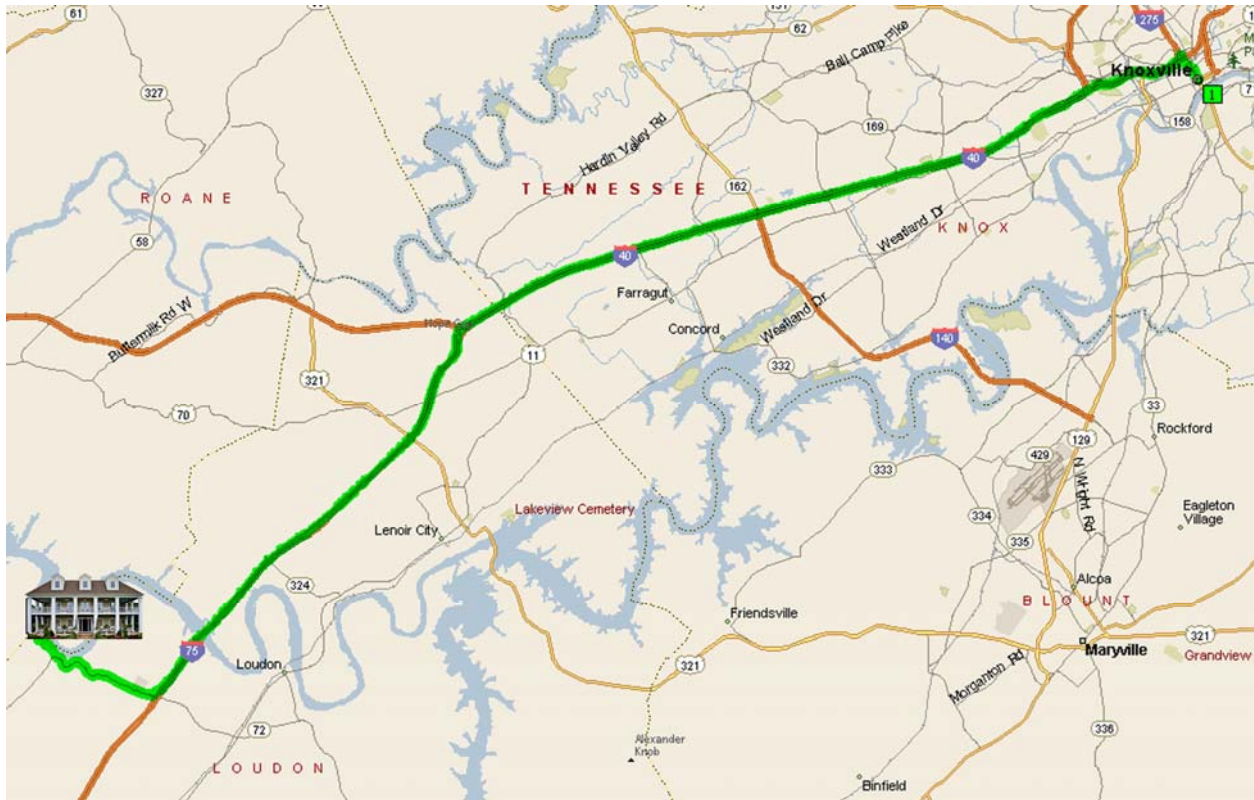

Directions from Knoxville, TN to *Castleton Farms*

- From downtown Knoxville, take I-40 West towards Nashville.
- Keep left onto I-75 towards Chattanooga.
- Turn RIGHT (South-West) onto SR-58 [N. Kentucky St.] for 0.7 miles.
- At exit 72, turn RIGHT onto Ramp for Loudon.
- Turn Right (West) onto SR-72 [Loudon Hwy].
- Turn RIGHT at Cedar Grove Rd.
- Arrive at 150 Cedar Grove Rd., Loudon, TN 37774.
- Estimated 43 minutes travel time from downtown Knoxville.